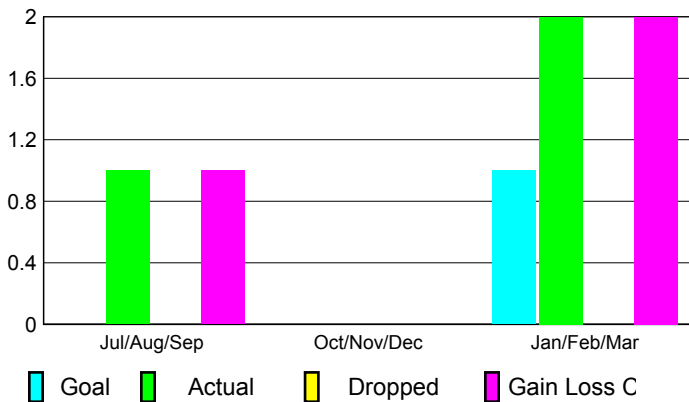

2009-2010 GMT Quarterly Report for District (or Undistricted) **District 111MS**

GMT: **PROF DR Wieland Richter**

Location: **GERMANY**

GMT CA: **4**

CLUBS

Club Results 2009-2010

Clubs 2008-2009

Month	New Club	Actual New	Actual Dropped	Gain/Loss of	Gain/Loss of
	Goal	Clubs	Clubs	Clubs	Clubs
Jul/Aug/Sep	0	1	0	1	0
Oct/Nov/Dec	0	0	0	0	0
Jan/Feb/Mar	1	2	0	2	0
Totals	1	3	0	3	0

Club Results 2009-2010

Goal, New, Dropped, Gain/Loss

Comparison of Club Gain/Loss

Current Year Compared to the Previous Year

YTD Status Quo Clubs 2009-2010

Status Quo Clubs Compared to Status Quo Members

MEMBERSHIP