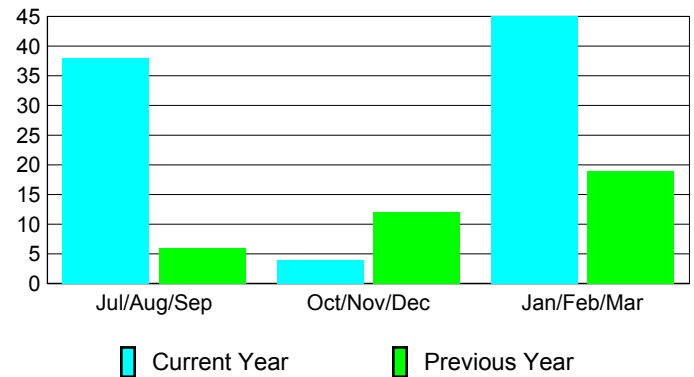

Membership Results 2009-2010

Membership 2008-2009

Month	Net Memb	Actual New	Actual Dropped	Gain/Loss of	Gain/Loss of
	Goal	Memb	Memb	Memb	Memb
Jul/Aug/Sep	-5	61	-23	38	6
Oct/Nov/Dec	15	37	-33	4	12
Jan/Feb/Mar	45	90	-45	45	19
Totals	55	188	-101	87	37

Membership Results 2009-2010

Goal, New, Dropped, Gain/Loss

Comparison of Membership Gain/Loss

Current Year Compared to the Previous Year

Gender Comparison 2009-2010