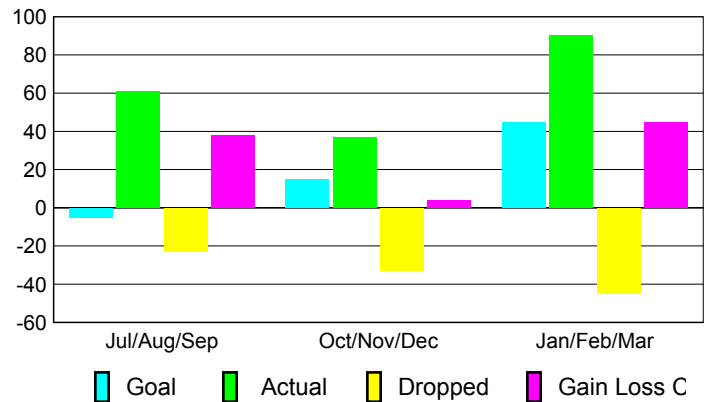

Membership Results 2009-2010

Goal, New, Dropped, Gain/Loss